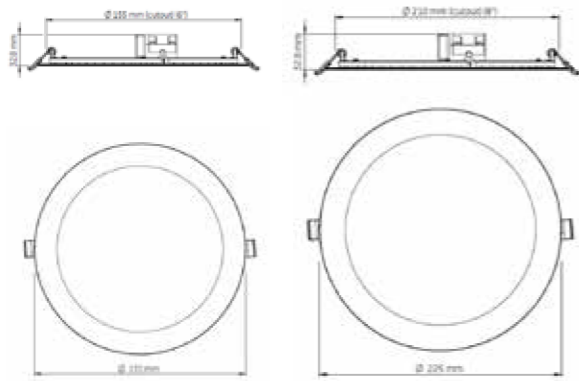

Benefits

- Functional design
- One-to-one replacement for conventional luminaires
- Up to 60% energy saving compared to CFL solutions
- Affordable solution for retrofit or new installations
- Reduced replacement and maintenance costs
- Shallow installation depth
- Wire spring leaf for secure installation