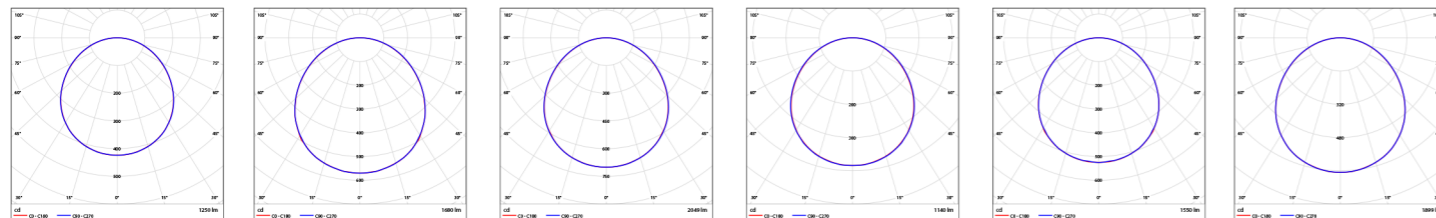

Features - Round

- . Die-cast Aluminum heat sink
- . Drivers independently designed for the product's reliability and durability.
- . Ultra-Thin suitable for all integrated ceiling application
- . Energy saving to 55% VS. traditional downlight and longer life span
- . Multiple type choice for Round, Round surface, square and square surface
- . Multiple color temperature available: 2700K to 6500K