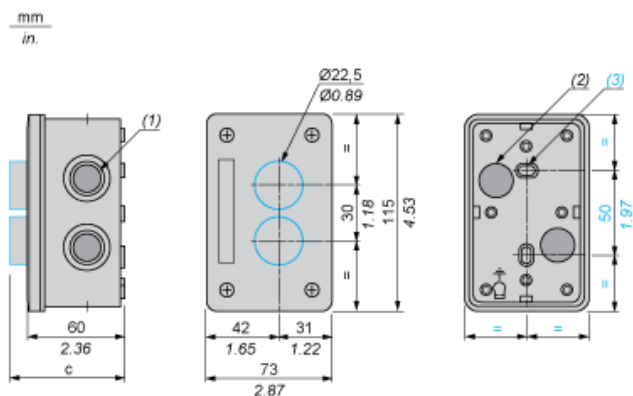

Main

Range of product	Harmony XALE
Product or component type	Empty control station
Device short name	XALE
Product destination	For XB7 Ø 22 mm control and signalling units
Number of cut-out	2 cut-outs
Colour of base of enclosure	Light grey (RAL 7035)
Colour of cover	Light grey (RAL 7035)
Material	ABS (acrylonitrile butadiene-styrene)
Cable entry	2 knock-outs, clamping capacity: 20 mm 6 knock-outs for ISO M20
Sale per indivisible quantity	5
IP degree of protection	IP54 conforming to IEC 60529

Packing Units

Unit Type of Package 1	PCE
Number of Units in Package 1	1
Package 1 Weight	111 g
Package 1 Height	9.5 cm
Package 1 width	7.5 cm
Package 1 Length	15 cm
Unit Type of Package 2	BB1
Number of Units in Package 2	5
Package 2 Weight	605 g
Package 2 Height	8.3 cm
Package 2 width	12.5 cm
Package 2 Length	33.3 cm
Unit Type of Package 3	S03
Number of Units in Package 3	30
Package 3 Weight	3.721 kg
Package 3 Height	30 cm
Package 3 width	30 cm
Package 3 Length	40 cm

Contractual warranty

Warranty	18 months
----------	-----------

Dimensions

- (1) 6 ISO 20 knock-outs.
- (2) 2 knock-outs for cable entry, maximum capacity 20 mm / 0.79 in.
- (3) 2 knock-out elongated fixing holes $\varnothing 3$ mm x 5 mm / $\varnothing 0.12$ in. x 0.20 in.