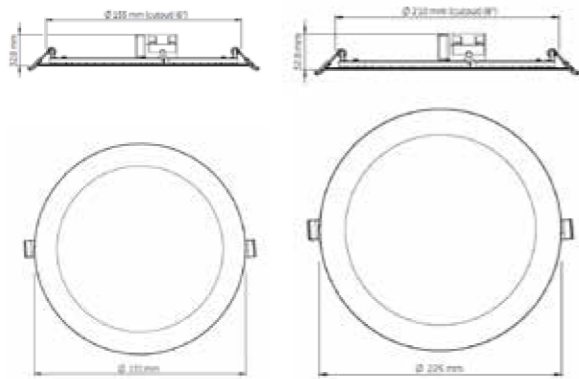

Benefits

- Functional design
- One-to-one replacement for conventional luminaires
- Up to 60% energy saving compared to CFL solutions
- Affordable solution for retrofit or new installations
- Reduced replacement and maintenance costs
- Shallow installation depth
- Wire spring leaf for secure installation