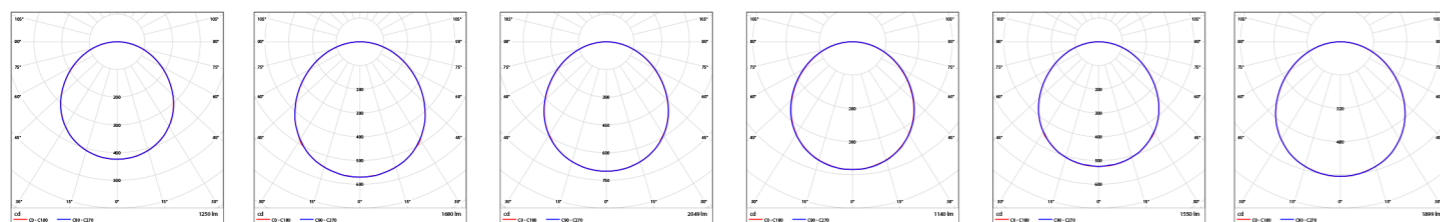

Features - Round

- . Die-cast Aluminum heat sink
- . Drivers independently designed for the product's reliability and durability.
- . Ultra-Thin suitable for all integrated ceiling application
- . Energy saving to 55% VS. traditional downlight and longer life span
- . Multiple type choice for Round, Round surface, square and square surface
- . Multiple color temperature available: 2700K to 6500K