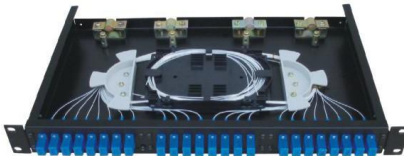

Pre-Connectorized Fiber Optic Terminal Box (ODF)

SL/JJ-SC24

SL/JJ-SC48

SL/JJF-SC24

SL/JJF-SC48

Introduction

SL/JJ series optical fiber terminal box can be applied in the branch connection of fiber termination, working as distribution box, 19" standard structure, rack mounting, available for the installation of FC, SC, ST, LC adaptors.

Structural features

- All property indexes are in accordance with National YD/T925—1997 Standard.
- The body make use of cold rolling steel sheet Strong adhesive force, artistic and durable.
- Distinctive design of 1-2 cable entrance and fiber exit of 1-24 cores assures flexibility.
- Cable entrance are sealed with oil resistance NBR to increase the flexibility. Users can choose to prick the entrance and exit.
- Overlapping fiber-melting tray and separate insulation earth unit make the disposition of the cores, expanding the capacity and cable-earthen flexible, convenient and safe.

Technical specifications

- External Size: (length×width×height) 480x250x1U/2U
- optical fiber winding radius: ≥40mm
- extra loss of fiber tray: none
- fiber length left in tray: ≥1.6m
- fiber capacity: 48 cores
- working temperature: - 40⁰C ~ + 60⁰C
- lateral pressure-resistance: 500N
- shock-resistance: 750N

Product Details:

Type	Dimension(mm)	Max capacity cores	Remark
SL/JJ-SC24	480*250*1U	24	available for FC,ST,SC,LC . (1 simplex SC port= 1 duplex LC port)
SL/JJ-SC48	480*250*2U	48	
SL/JJF-SC24	483*309*44*1U	24	
SL/JJF-SC48	483*309*89*2U	48	