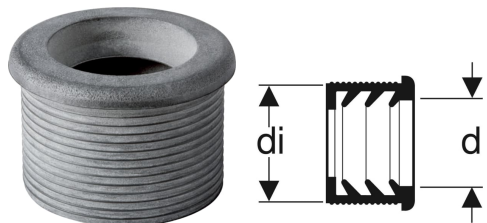

Geberit sleeve

Example image

Application purposes

- For bidets and washbasins

Technical data

Product material

EPDM

| Art. no. | DN | d, ø | di, ø |
|--|----|-------|-------|
| These articles are suitable for the following system: Geberit PE | | | |
| 152.682.00.1 | 50 | 32 mm | 44 mm |
| 152.689.00.1 | 56 | 32 mm | 50 mm |
| 152.690.00.1 | 56 | 40 mm | 50 mm |
| 152.691.00.1 | 60 | 32 mm | 57 mm |
| 152.693.00.1 | 60 | 50 mm | 57 mm |
| These articles are suitable for the following system: Geberit Silent-PP | | | |
| 152.682.00.1 | 50 | 32 mm | 44 mm |
| 152.689.00.1 | 56 | 32 mm | 50 mm |
| 152.690.00.1 | 56 | 40 mm | 50 mm |
| 152.691.00.1 | 60 | 32 mm | 57 mm |
| 152.693.00.1 | 60 | 50 mm | 57 mm |
| These articles are suitable for the following system: Geberit Silent-db20 | | | |
| 152.682.00.1 | 50 | 32 mm | 44 mm |
| 152.689.00.1 | 56 | 32 mm | 50 mm |
| 152.690.00.1 | 56 | 40 mm | 50 mm |
| 152.691.00.1 | 60 | 32 mm | 57 mm |
| 152.693.00.1 | 60 | 50 mm | 57 mm |