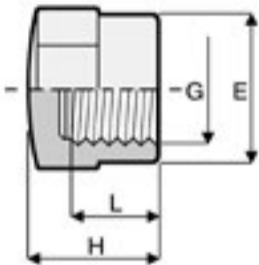

CA2 | END CAP THREADED

Size (G)	L	H	E	gms
3/8"	11.4	22	23	37
1/2"	15	24	28	20
3/4"	16.3	27	34	25
1"	19.1	30	42	40
1 1/4"	21.4	35	51	60
1 1/2"	21.4	40	61	85
2"	25.7	48	75	115
2 1/2"	30.2	50	89	251
3"	33.3	53	103	390
4"	39.3	59	130	623