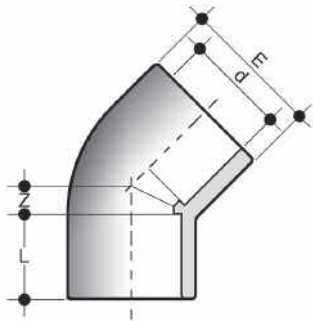

ELBOW 45°

ELBOW 45°
sockets for solvent welding

COUDE 45°
femelles à coller

	d	PN	L	Z	E	g
	12	16	12	4,0	17	5
	16	16	14	5,0	21	6
	20	16	16	5,5	28	20
	25	16	19	6,0	33	26
	32	16	22	7,5	41	45
	40	16	26	10,5	50	70
	50	16	31	11,5	61	120
	63	16	38	14,0	76	200
	75	16	44	17,0	90	320
	90	16	51	21,5	107	550
	110	16	61	26,0	130	915
	125	16	69	31,0	147	1315
	140	16	76	34,0	163	1660
	160	16	86	38,0	192	3060
	*180	4	97	38,0	208	3500
	200	10	108	48,0	230	4500
	*225	10	121	55,0	260	6400
	250	10	131	58,0	286	7700
	280	10	146	62,0	320	10460
	315	10	164	66,0	359	15500