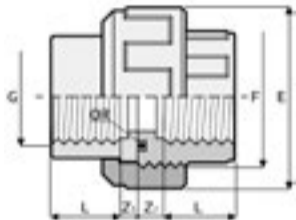

## B02 | UNION THREADED (EPDM)

Size (G)	L	Z <sub>1</sub>	Z <sub>1</sub>	F	E	O-R	PN
3/8"	11.4	5.6	13.6	3/4"	34	3062	32
1/2"	15	4	11	1"	42	4081	44
3/4"	16.3	5.7	12.7	1 1/4"	52	4112	72
1"	19.1	5.9	12.9	1 1/2"	59	4125	100
1 1/4"	21.4	7.6	16.6	2"	72	6162	161
1 1/2"	21.4	12.6	23.6	2 1/4"	79	6187	264
2"	25.7	15.3	30.3	2 3/4"	96	6237	454
2 1/2"	30.2	17.8	32.8	3 1/2"	119	6312	560
3"	33.3	25.7	36.7	4"	134	6362	750
4"	39.3	27.7	40.7	5"	163	6450	1300